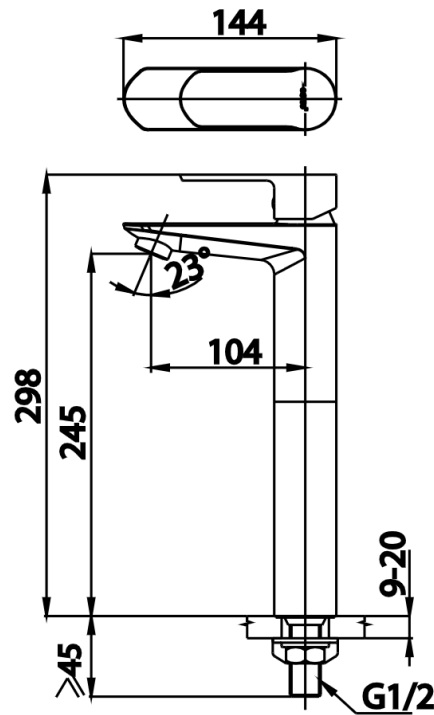

Brand : COTTO, Thailand  
Name : WALTZ Washbowl Tap  
Item Code : CT1177AY  
Designer :  
Color / Finish: Chrome  
Dimensions : 144 x 298 mm

Product info:  
• Washbowl Tap (cold only)

Unit : m.m.

**BASIN FAUCET  
CT 1177 AY**